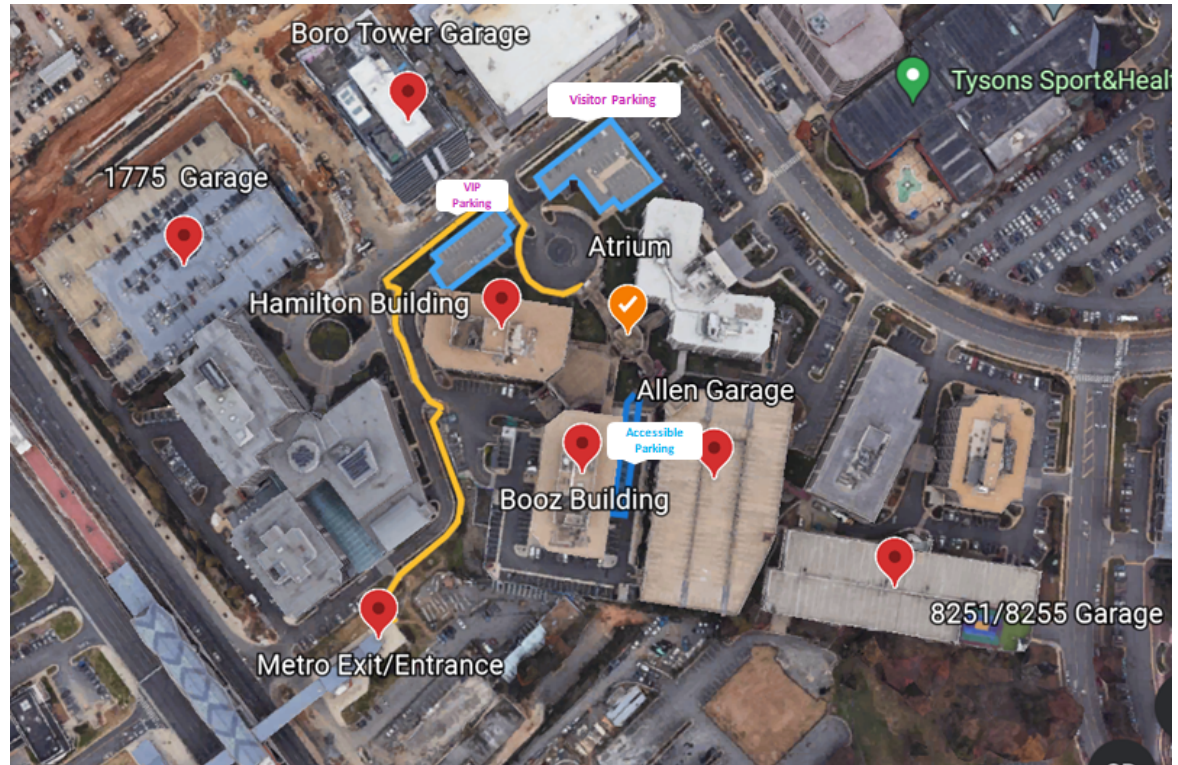

Booz | Allen | Hamilton
8283 Greensboro Drive, McLean, VA 22102
Tel: (703) 902-5000

PUBLIC TRANSIT:

Metrorail Silver Line to Greensboro Station; East entrance/exit;
walk up service road; building on right

PARKING OPTIONS:

Employee Parking:

1. Booz and Allen garages; access granted with Booz Allen badge swipe
2. Public parking garages (options referenced below)

Visitor Parking (Parking validations are not provided for public garages):

1. Visitor Parking Lot - Available on a first-come, first-served basis in area designated in front of the Hamilton Building.
2. VIP Parking - Available with advance Booz Allen employee request notification; upon arrival, Security Services will direct identified VIPs to the correct parking area.
3. Public Parking Garages - Offered at the following locations; rates vary and are subject to change.
 - Boro Tower Garage – 8350 Broad Street
 - 8251/8255 Garage – Accessible from Pinnacle Drive
 - 1775 Garage – 1775 Greensboro Station Place

Access an interactive map [here](#); select the eye to see/hide features; double click to access additional information.