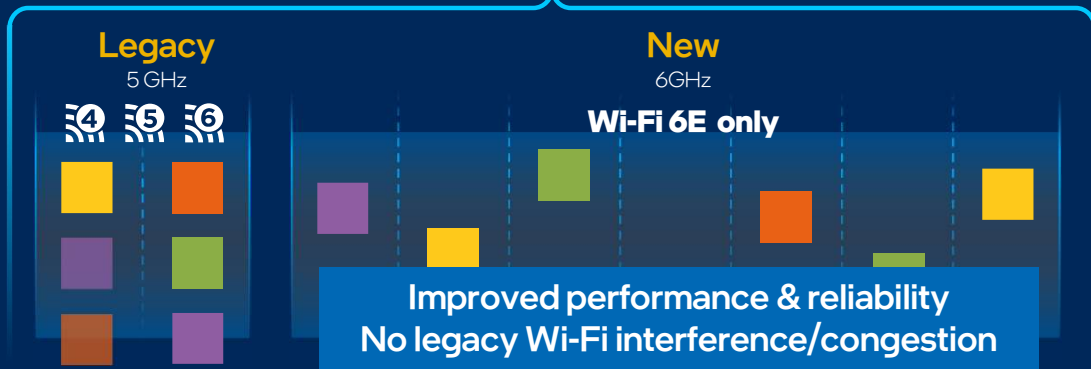

More large high-speed channels

Nearly **3x** faster speed
Up to **75%** lower latency

intel KILLER™

The Killer Intelligent Engine auto-detects & switches to faster access points.

Intel® Killer™ Networking makes Wi-Fi 6/6E gaming even better