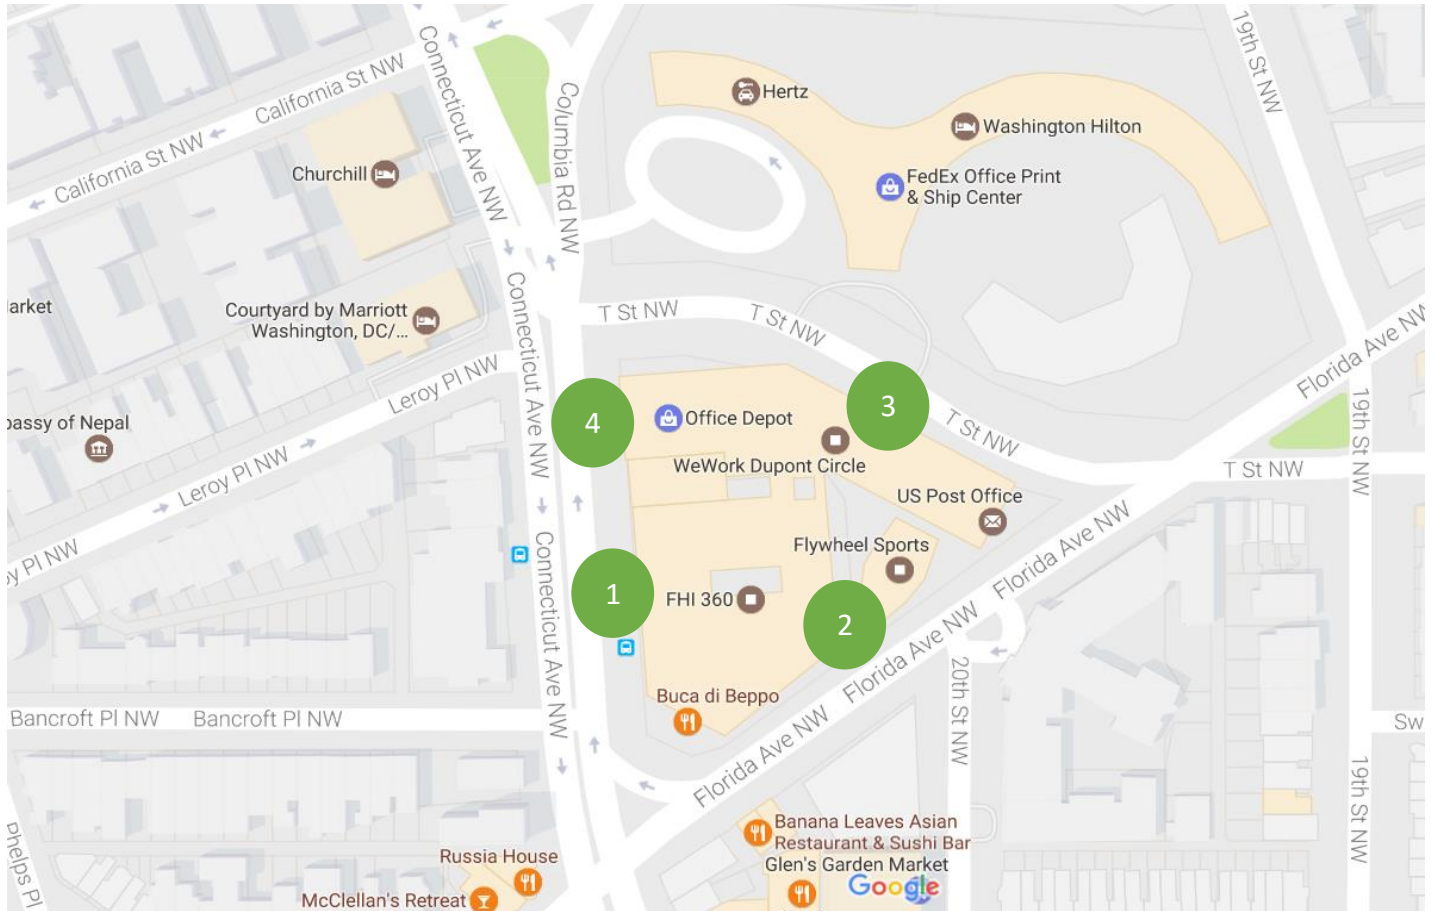

Parking Information for the FHI 360 Conference Center

1 **FHI 360 Conference Center/Universal South Building** (1825 Connecticut Avenue NW, Washington, DC 20009)

2 **FHI 360 Conference Center Parking Garage** (2005 Florida Avenue NW, Washington, DC 20009)

3 **Alternate Garage** (2012 T Street NW, Washington, DC 20009)

4 **Universal North Building** (1875 Connecticut Avenue NW, Washington, DC 20009)

Additional information for the FHI 360 Conference Center parking garage:

- The *prevailing* daily parking rate is \$21. *Parking rate is subject to change without notice.*
- Operating hours are 7:00 AM – 11:00 PM, Monday – Friday.
- There is no direct access from the parking garage into the building. Once parked, exit the garage and walk around to the main entrance at 1825 Connecticut Avenue to enter the building. The conference center is located on the 8th floor.