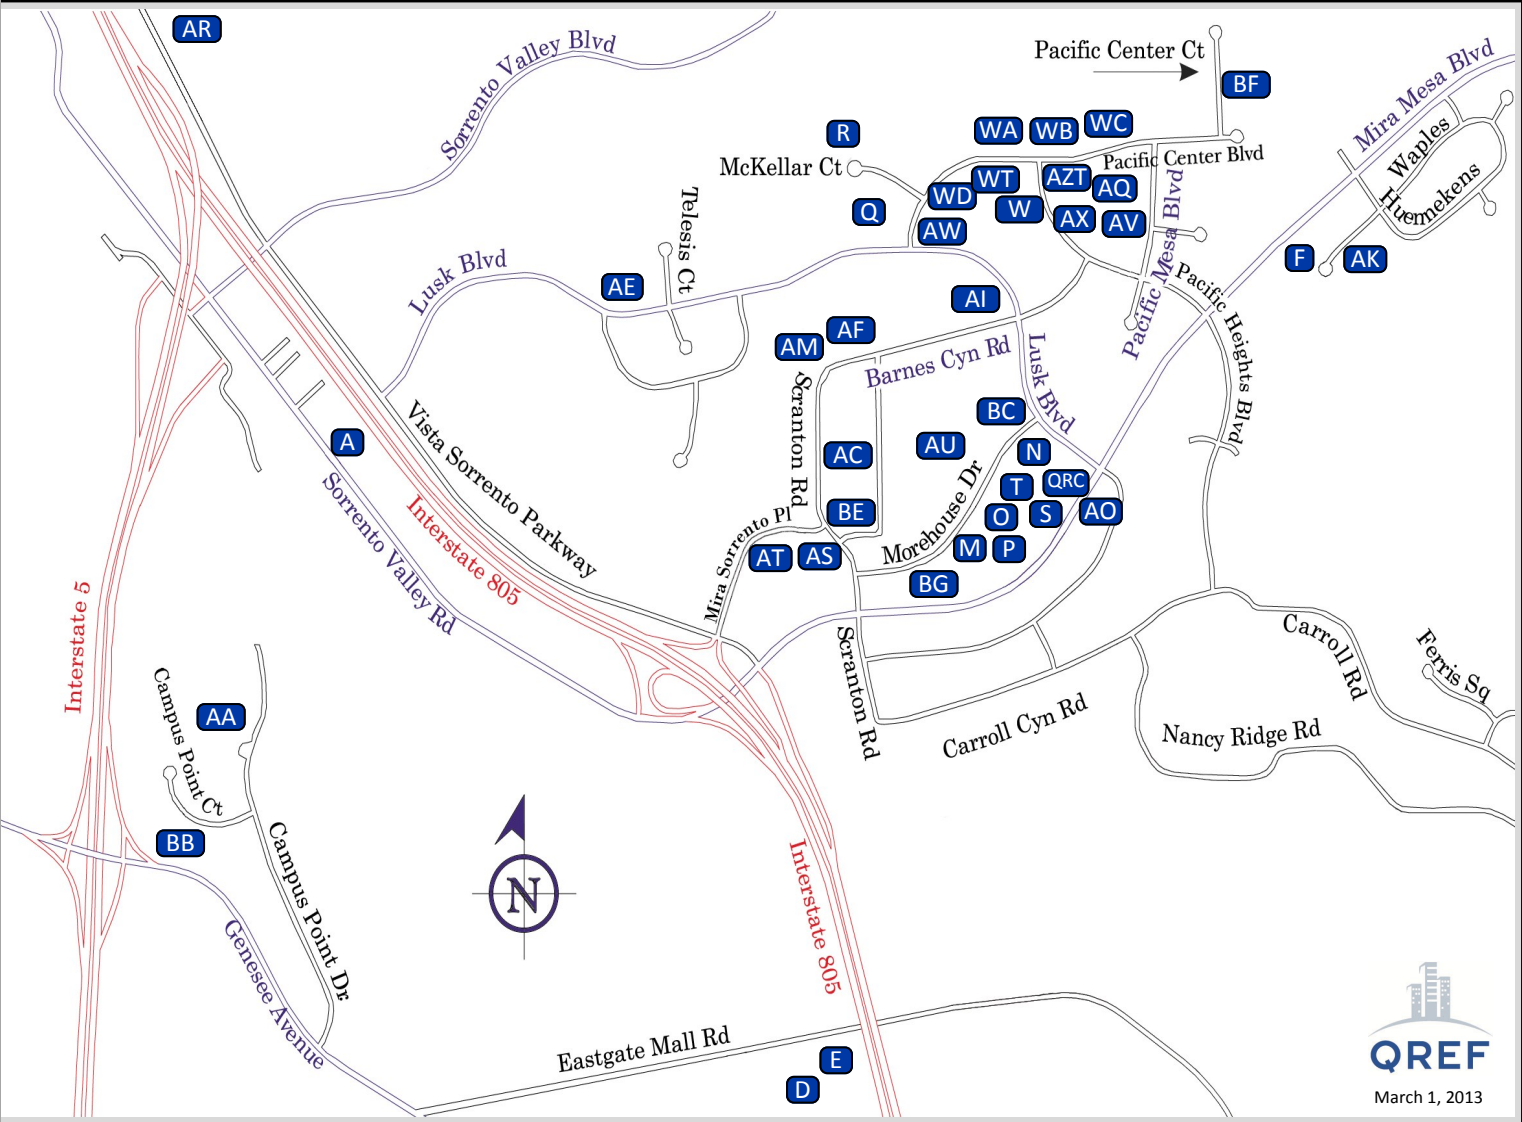

Address
A	10555 Sorrento Valley Road
AA	10290 Campus Point Drive
AC	9685 Scranton Road
AE	6965 Lusk Boulevard
AF	9950 Barnes Canyon Road
AI	6262 Lusk Boulevard
AK	9393 Waples Street
AM	9940 Barnes Canyon Road
AO	5880 Oberlin Drive
AQ	10145 Pacific Heights Boulevard
AR	10945 Vista Sorrento Pkwy
AS	5375 Mira Sorrento Place
AT	5355 Mira Sorrento Place
AU	5580 Morehouse Drive
AV	10160 Pacific Mesa Boulevard
AW	5717 Pacific Center Boulevard
AX	10105 Pacific Heights Boulevard
AZT	5855 Pacific Center Boulevard
BB	4243 Campus Point Court
BC	5770 Morehouse Drive
BE	9605 Scranton Road
BF	10445 Pacific Center Court
BG	5505 Morehouse Drive
D	4835 Eastgate Mall
E	4875 Eastgate Mall
F	9380 Waples Street
M	5525 Morehouse Drive
N	5775 Morehouse Drive
O	5545 Morehouse Drive
P	5555 Morehouse Drive
Q	6455 Lusk Boulevard
QRC	5665 Morehouse Drive
R	10185 McKellar Court
S	5535 Morehouse Drive
T	5565 Morehouse Drive
W	5751 Pacific Center Boulevard
WA	5788 Pacific Center Boulevard
WB	5808 Pacific Center Boulevard
WC	5828 Pacific Center Boulevard
WD	5737 Pacific Center Boulevard
WT	5745 Pacific Center Boulevard